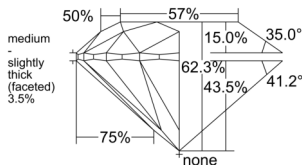

GIA®

FACSIMILE

GIA REPORT 5546014356

Verify this report at GIA.edu

GIA NATURAL DIAMOND DOSSIER®

November 14, 2025
GIA Report Number 5546014356
Shape and Cutting Style ..... Round Brilliant
Measurements ..... 5.31 - 5.34 x 3.31 mm

GRADING RESULTS

Carat Weight ..... 0.58 carat
Color Grade ..... J
Clarity Grade VS1
Cut Grade ..... Excellent

ADDITIONAL GRADING INFORMATION

Polish ..... Excellent
Symmetry ..... Excellent
Fluorescence ..... None
Clarity Characteristics ..... Crystal, Cloud
Inscription(s): GIA 5546014356

PROPORTIONS

GRADING SCALES

GIA COLOR SCALE	GIA CLARITY SCALE	GIA CUT SCALE	
D	FLAWLESS	EXCELLENT	
E	INTERNALLY FLAWLESS		
F		VVS₁	VERY GOOD
G	VVS₂		
H	VS₁	GOOD	
I	VS₂		
J	SI₁	FAIR	
K	SI₂		
L	I₁	POOR	
M	I₂		
N	I₃		
O			
P			
Q			
R			
S			
T			
U			
V			
W			
X			
Y			
Z