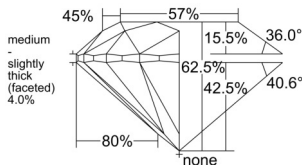

GIA®

FACSIMILE

GIA REPORT 5543997728

Verify this report at GIA.edu

GIA NATURAL DIAMOND DOSSIER®

April 09, 2026
GIA Report Number 5543997728
Shape and Cutting Style ..... Round Brilliant
Measurements ..... 5.46 - 5.49 x 3.42 mm

GRADING RESULTS

Carat Weight ..... 0.64 carat
Color Grade ..... D
Clarity Grade VVS2
Cut Grade ..... Excellent

ADDITIONAL GRADING INFORMATION

Polish ..... Excellent
Symmetry ..... Excellent
Fluorescence ..... Medium Blue
Clarity Characteristics ..... Cloud
Inscription(s): GIA 5543997728

PROPORTIONS

Profile to actual proportions

GRADING SCALES

GIA COLOR SCALE

COLORESS	D
	E
	F
	G
	H
	I
	J
NEAR COLORESS	K
	L
Faint	M
	N
	O
	P
	Q
	R
	S
	T
	U
	V
	W
	X
	Y
Light	Z

GIA CLARITY SCALE

FLAWLESS	VERY VERY SLIGHTLY INCLUDED	VVS₁	VVS₂	VS₁	VS₂	SI₁	SI₂	I₁	I₂	I₃	
											VERY SLIGHTLY INCLUDED

GIA CUT SCALE

EXCELLENT
VERY GOOD
GOOD
FAIR
POOR