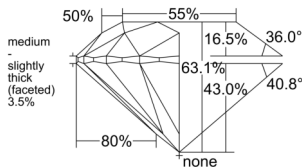

GIA®

FACSIMILE

GIA REPORT 5543997444

Verify this report at GIA.edu

GIA NATURAL DIAMOND DOSSIER®

April 09, 2026
GIA Report Number 5543997444
Shape and Cutting Style ..... Round Brilliant
Measurements ..... 5.03 - 5.07 x 3.19 mm

GRADING RESULTS

Carat Weight ..... 0.50 carat
Color Grade ..... M
Clarity Grade S11
Cut Grade ..... Excellent

ADDITIONAL GRADING INFORMATION

Polish ..... Very Good
Symmetry ..... Very Good
Fluorescence ..... None
Clarity Characteristics ..... Feather, Cloud
Inscription(s): GIA 5543997444

PROPORTIONS

GRADING SCALES

GIA COLOR SCALE

COLOREDNESS	D
	E
	F
	G
	H
	I
	J
NEAR COLORLESS	K
	L
FAIN	M
	N
	O
	P
VERY LIGHT	Q
	R
	S
	T
	U
	V
	W
	X
	Y
LIGHT	Z

GIA CLARITY SCALE

VERY VERY SLIGHTLY INCLUDED	FLAWLESS
	INTERNALLY FLAWLESS
VERY SLIGHTLY INCLUDED	VVS₁
	VVS₂
SLIGHTLY INCLUDED	VS₁
	VS₂
INCLUDED	SI₁
	SI₂
	I₁
	I₂
	I₃

GIA CUT SCALE

EXCELLENT
VERY GOOD
GOOD
FAIR
POOR