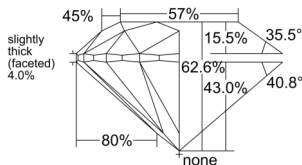

GIA®

FACSIMILE

GIA REPORT 5543983403

Verify this report at GIA.edu

GIA NATURAL DIAMOND DOSSIER®

April 07, 2026
GIA Report Number 5543983403
Shape and Cutting Style ..... Round Brilliant
Measurements ..... 5.19 - 5.21 x 3.25 mm

GRADING RESULTS

Carat Weight ..... 0.54 carat
Color Grade ..... G
Clarity Grade VS1
Cut Grade ..... Excellent

ADDITIONAL GRADING INFORMATION

Polish ..... Excellent
Symmetry ..... Excellent
Fluorescence ..... Medium Blue
Clarity Characteristics ..... Crystal, Pinpoint
Inscription(s): GIA 5543983403

PROPORTIONS

Profile to actual proportions