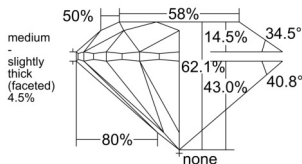

GIA®

FACSIMILE

GIA REPORT 5543979298

Verify this report at GIA.edu

GIA NATURAL DIAMOND DOSSIER®

April 07, 2026
GIA Report Number 5543979298
Shape and Cutting Style ..... Round Brilliant
Measurements ..... 5.62 - 5.66 x 3.50 mm

GRADING RESULTS

Carat Weight ..... 0.70 carat
Color Grade ..... G
Clarity Grade S11
Cut Grade ..... Excellent

ADDITIONAL GRADING INFORMATION

Polish ..... Excellent
Symmetry ..... Excellent
Fluorescence ..... None
Clarity Characteristics ..... Crystal, Feather
Inscription(s): GIA 5543979298

PROPORTIONS

GRADING SCALES

GIA COLOR SCALE	GIA CLARITY SCALE	GIA CUT SCALE	
D	FLAWLESS	EXCELLENT	
E	INTERNALLY FLAWLESS		
F		VVS₁	VERY GOOD
G	VVS₂		
H	VS₁	GOOD	
I	VS₂		
J	S1₁	FAIR	
K	S1₂		
L	I₁	POOR	
M	I₂		
N	I₃		
O			
P			
Q			
R			
S			
T			
U			
V			
W			
X			
Y			
Z