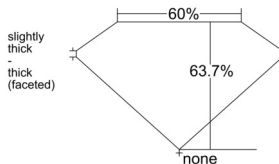

GIA®

FACSIMILE

GIA REPORT 5543978381

Verify this report at GIA.edu

GIA NATURAL DIAMOND DOSSIER®

April 07, 2026
GIA Report Number 5543978381
Shape and Cutting Style ..... Marquise Brilliant
Measurements ..... 9.11 x 4.69 x 2.99 mm

GRADING RESULTS

Carat Weight ..... 0.72 carat
Color Grade ..... H
Clarity Grade VVS2

ADDITIONAL GRADING INFORMATION

Polish ..... Excellent
Symmetry ..... Excellent
Fluorescence ..... None
Clarity Characteristics ..... Pinpoint
Inscription(s): GIA 5543978381

PROPORTIONS

Profile not to actual proportions

GRADING SCALES

GIA COLOR SCALE		GIA CLARITY SCALE			
COLORLESS	D	VERY VERY SLIGHTLY INCLUDED	FLAWLESS		
	E		INTERNALLY FLAWLESS		
	F	VERY SLIGHTLY INCLUDED	VVS₁		
	G		VVS₂		
	H		VS₁		
	NEAR COLORLESS	I	SLIGHTLY INCLUDED	VS₂	
		J		SI₁	
		FAINT	K	INCLUDED	SI₂
			L		I₁
			M		I₂
VERT LIGHT			N	INCLUDED	I₃
			O		
			P		
	Q				
LIGHT	R				
	S				
	T				
	U				
	V				
	Z