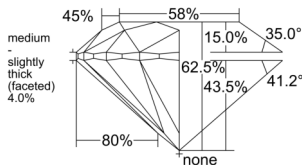

GIA®

FACSIMILE

GIA REPORT 5543975639

Verify this report at GIA.edu

GIA NATURAL DIAMOND DOSSIER®

April 07, 2026
GIA Report Number 5543975639
Shape and Cutting Style ..... Round Brilliant
Measurements ..... 5.26 - 5.29 x 3.30 mm

GRADING RESULTS

Carat Weight ..... 0.57 carat
Color Grade ..... D
Clarity Grade VS2
Cut Grade ..... Excellent

ADDITIONAL GRADING INFORMATION

Polish ..... Excellent
Symmetry ..... Excellent
Fluorescence ..... None
Clarity Characteristics..... Crystal, Cloud, Feather
Inscription(s): GIA 5543975639

PROPORTIONS

GRADING SCALES

GIA COLOR SCALE

COLORESS	D
	E
	F
	G
	H
	I
	J
NEAR COLORESS	K
	L
FANIT	M
	N
	O
	P
	Q
VERY LIGHT	R
	S
	T
	U
	V
	W
	X
	Y
LIGHT	Z

GIA CLARITY SCALE

FLAWLESS	VERY VERY SLIGHTLY INCLUDED	VS₁	VS₂	VS₁	VS₂	SI₁	SI₂	I₁	I₂	I₃					
											FLAWLESS	INTERNALLY FLAWLESS	VERY SLIGHTLY INCLUDED	SLIGHTLY INCLUDED	INCLUDED

GIA CUT SCALE

EXCELLENT
VERY GOOD
GOOD
FAIR
POOR