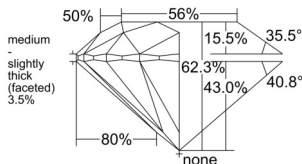

GIA®

FACSIMILE

GIA REPORT 5543960843

Verify this report at GIA.edu

GIA NATURAL DIAMOND DOSSIER®

April 08, 2026
GIA Report Number 5543960843
Shape and Cutting Style ..... Round Brilliant
Measurements ..... 5.97 - 6.00 x 3.73 mm

GRADING RESULTS

Carat Weight ..... 0.82 carat
Color Grade I
Clarity Grade VVS1
Cut Grade ..... Excellent

ADDITIONAL GRADING INFORMATION

Polish ..... Excellent
Symmetry ..... Excellent
Fluorescence ..... Medium Blue
Clarity Characteristics ..... Pinpoint
Inscription(s): GIA 5543960843

PROPORTIONS

GRADING SCALES

GIA COLOR SCALE

COLORLESS	D
	E
	F
	G
	H
	I
	J
NEAR COLORLESS	K
	L
Faint	M
	N
	O
	P
Very Light	Q
	R
	S
	T
	U
	V
Light	W
	X
	Y
	Z

GIA CLARITY SCALE

FLAWLESS	INTERNAL FLAWLESS	
		FLAWLESS
VERY VERY SLIGHTLY INCLUDED	VVS₁	
	VVS₂	
VERY SLIGHTLY INCLUDED	VS₁	
	VS₂	
SLIGHTLY INCLUDED	SI₁	
	SI₂	
INCLUDED	I₁	
	I₂	
	I₃	

GIA CUT SCALE

EXCELLENT
VERY GOOD
GOOD
FAIR
POOR