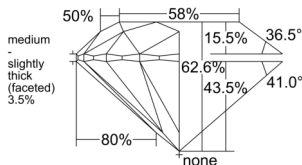

GIA®

FACSIMILE

GIA REPORT 5543959017

Verify this report at GIA.edu

GIA NATURAL DIAMOND DOSSIER®

April 03, 2026
GIA Report Number 5543959017
Shape and Cutting Style ..... Round Brilliant
Measurements ..... 5.36 - 5.39 x 3.36 mm

GRADING RESULTS

Carat Weight ..... 0.60 carat
Color Grade ..... K
Clarity Grade S11
Cut Grade ..... Excellent

ADDITIONAL GRADING INFORMATION

Polish ..... Excellent
Symmetry ..... Excellent
Fluorescence ..... Medium Blue
Clarity Characteristics ..... Crystal, Feather
Inscription(s): GIA 5543959017

PROPORTIONS

GRADING SCALES

GIA COLOR SCALE

COLOREDNESS	D
	E
	F
	G
	H
	I
	J
NEAR COLORLESS	K
	L
	M
Faint	N
	O
	P
	Q
	R
	S
	T
	U
	V
	W
	X
	Y
	Z

GIA CLARITY SCALE

FLAWLESS	INTERNAL FLAWLESS	EXCELLENT	
VERY VERY SLIGHTLY INCLUDED	VVS₁	VERY GOOD	
	VVS₂		
VERY SLIGHTLY INCLUDED	VS₁	GOOD	
	VS₂		
SLIGHTLY INCLUDED	SI₁	FAIR	
	SI₂		
INCLUDED	I₁	POOR	
	I₂		
	I₃