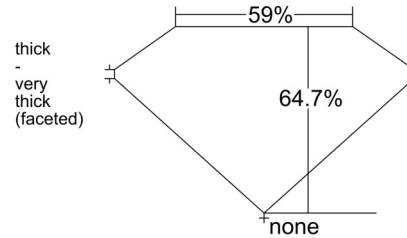

GIA NATURAL DIAMOND GRADING REPORT

April 08, 2026
 GIA Report Number 5543959005
 Shape and Cutting Style Oval Brilliant
 Measurements 8.45 x 5.99 x 3.88 mm

GRADING RESULTS

Carat Weight 1.31 carat
 Color Grade D
 Clarity Grade VS2

ADDITIONAL GRADING INFORMATION

Polish Excellent
 Symmetry Excellent
 Fluorescence None

Inscription(s): GIA 5543959005

Comments: Clouds are not shown. Pinpoints are not shown.

PROPORTIONS

Profile not to actual proportions

CLARITY CHARACTERISTICS

KEY TO SYMBOLS*

- Feather
- Crystal
- Needle

* Red symbols denote internal characteristics (inclusions). Green or black symbols denote external characteristics (blemishes). Diagram is an approximate representation of the diamond, and symbols shown indicate type, position, and approximate size of clarity characteristics. All clarity characteristics may not be shown. Details of finish are not shown.