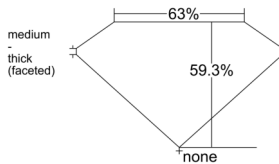

GIA®

FACSIMILE

GIA REPORT 5543956394

Verify this report at GIA.edu

GIA NATURAL DIAMOND DOSSIER®

April 03, 2026
GIA Report Number 5543956394
Shape and Cutting Style ..... Pear Brilliant
Measurements ..... 7.06 x 4.46 x 2.65 mm

GRADING RESULTS

Carat Weight ..... 0.50 carat
Color Grade ..... E
Clarity Grade VS1

ADDITIONAL GRADING INFORMATION

Polish ..... Excellent
Symmetry ..... Excellent
Fluorescence ..... Faint
Clarity Characteristics ..... Crystal, Pinpoint
Inscription(s): GIA 5543956394

PROPORTIONS

Profile not to actual proportions

GRADING SCALES

GIA COLOR SCALE		GIA CLARITY SCALE	
COLORLESS	D	VERY VERY SLIGHTLY INCLUDED	FLAWLESS
	E		INTERNALLY FLAWLESS
	F		VVS₁
	G		VVS₂
	H		VS₁
	I		VS₂
	J		SI₁
	K		SI₂
	L		I₁
	M		I₂
NEAR COLORLESS	N	SLIGHTLY INCLUDED	I₃
	O		
	P		
	Q		
FAINT	R		
	S		
	T		
	U		
VERY LIGHT	V		
	W		
	X		
	Y		
LIGHT	Z