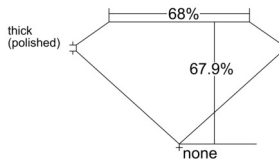

GIA®

FACSIMILE

GIA REPORT 5543944471

Verify this report at GIA.edu

GIA NATURAL DIAMOND DOSSIER®

April 08, 2026
GIA Report Number 5543944471
Shape and Cutting Style ..... Emerald Cut
Measurements ..... 5.32 x 3.84 x 2.61 mm

GRADING RESULTS

Carat Weight ..... 0.50 carat
Color Grade ..... F
Clarity Grade VS2

ADDITIONAL GRADING INFORMATION

Polish ..... Good
Symmetry ..... Very Good
Fluorescence ..... None
Clarity Characteristics ..... Cloud, Crystal
Inscription(s): GIA 5543944471

PROPORTIONS

Profile not to actual proportions

GRADING SCALES

GIA COLOR SCALE		GIA CLARITY SCALE			
COLORLESS	D	VERY VERY SLIGHTLY INCLUDED	FLAWLESS		
	E		INTERNALLY FLAWLESS		
	F	VERY SLIGHTLY INCLUDED	VVS₁		
	G		VVS₂		
	H		VS₁		
	NEAR COLORLESS	I	SLIGHTLY INCLUDED	VS₂	
		J		SI₁	
		FAINT	K	INCLUDED	SI₂
			L		I₁
			M		I₂
VERT LIGHT	N	LIGHT	I₃		
	O				
	P				
	Q				
	R				
	S				
	T