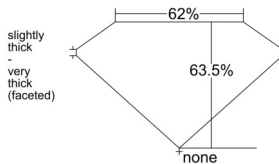

GIA®

FACSIMILE

GIA REPORT 5543942876

Verify this report at GIA.edu

GIA NATURAL DIAMOND DOSSIER®

April 02, 2026
GIA Report Number 5543942876
Shape and Cutting Style ..... Pear Brilliant
Measurements ..... 8.09 x 5.13 x 3.26 mm

GRADING RESULTS

Carat Weight ..... 0.81 carat
Color Grade I
Clarity Grade VS1

ADDITIONAL GRADING INFORMATION

Polish ..... Very Good
Symmetry ..... Very Good
Fluorescence ..... None
Clarity Characteristics ..... Crystal, Pinpoint
Inscription(s): GIA 5543942876

PROPORTIONS

Profile not to actual proportions

GRADING SCALES

GIA COLOR SCALE		GIA CLARITY SCALE			
COLORLESS	D	VERY VERY SLIGHTLY INCLUDED	FLAWLESS		
	E		INTERNALLY FLAWLESS		
	F		VVS₁		
	NEAR COLORLESS	G	VVS₂		
		H	VERY SLIGHTLY INCLUDED	VS₁	
		I		VS₂	
		FAINT	J	SLIGHTLY INCLUDED	SI₁
	K		SI₂		
	L		INCLUDED		I₁
	M			I₂	
N	I₃				
VERT LIGHT	O				
	P				
	Q				
	R				
	S				
	T				
	LIGHT	U			
V					
W					
X					
	Y				
	Z