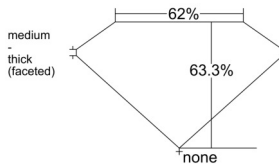

GIA®

FACSIMILE

GIA REPORT 5543939135

Verify this report at GIA.edu

GIA NATURAL DIAMOND DOSSIER®

April 01, 2026
GIA Report Number 5543939135
Shape and Cutting Style ..... Pear Brilliant
Measurements ..... 6.98 x 4.42 x 2.80 mm

GRADING RESULTS

Carat Weight ..... 0.50 carat
Color Grade ..... G
Clarity Grade VS1

ADDITIONAL GRADING INFORMATION

Polish ..... Excellent
Symmetry ..... Excellent
Fluorescence ..... Strong Blue
Clarity Characteristics ..... Crystal, Needle
Inscription(s): GIA 5543939135

PROPORTIONS

Profile not to actual proportions

GRADING SCALES

GIA COLOR SCALE		GIA CLARITY SCALE			
COLORLESS	D	VERY VERY SLIGHTLY INCLUDED	FLAWLESS		
	E		INTERNALLY FLAWLESS		
	F	VERY SLIGHTLY INCLUDED	VVS₁		
	G		VVS₂		
	H		VS₁		
	NEAR COLORLESS	I	SLIGHTLY INCLUDED	VS₂	
		J		SI₁	
		FAINT	K	INCLUDED	SI₂
			L		I₁
			M		I₂
VERT LIGHT	N	LIGHT	I₃		
	O				
	P				
	Q				
	R