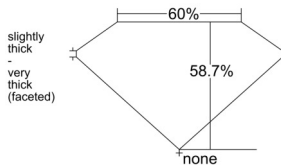

GIA®

FACSIMILE

GIA REPORT 5543917835

Verify this report at GIA.edu

GIA NATURAL DIAMOND DOSSIER®

March 30, 2026
GIA Report Number 5543917835
Shape and Cutting Style ..... Heart Brilliant
Measurements ..... 5.54 x 6.15 x 3.61 mm

GRADING RESULTS

Carat Weight ..... 0.70 carat
Color Grade ..... D
Clarity Grade VS1

ADDITIONAL GRADING INFORMATION

Polish ..... Very Good
Symmetry ..... Excellent
Fluorescence ..... None
Clarity Characteristics ..... Feather, Pinpoint
Inscription(s): GIA 5543917835

PROPORTIONS

Profile not to actual proportions

GRADING SCALES

GIA COLOR SCALE		GIA CLARITY SCALE			
COLORLESS	D	VERY VERY SLIGHTLY INCLUDED	FLAWLESS		
	E		INTERNALLY FLAWLESS		
	F	VERY SLIGHTLY INCLUDED	VVS₁		
	G		VVS₂		
	H		VS₁		
	NEAR COLORLESS	I	SLIGHTLY INCLUDED	VS₂	
		J		SI₁	
		FAINT	K	INCLUDED	SI₂
			L		I₁
			M		I₂
VERT LIGHT			N	INCLUDED	I₃
			O		
			P		
	Q				
LIGHT	R				
	S				
	T				
	U				
	V				
	Z