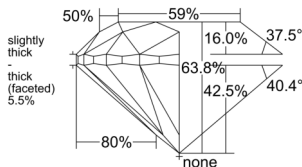

GIA®

FACSIMILE

GIA REPORT 5543894736

Verify this report at GIA.edu

GIA NATURAL DIAMOND DOSSIER®

March 26, 2026
GIA Report Number 5543894736
Shape and Cutting Style ..... Round Brilliant
Measurements ..... 5.98 - 6.05 x 3.84 mm

GRADING RESULTS

Carat Weight ..... 0.90 carat
Color Grade I
Clarity Grade S11
Cut Grade ..... Very Good

ADDITIONAL GRADING INFORMATION

Polish ..... Excellent
Symmetry ..... Very Good
Fluorescence ..... Faint
Clarity Characteristics ..... Cloud, Crystal
Inscription(s): GIA 5543894736

PROPORTIONS

Profile to actual proportions