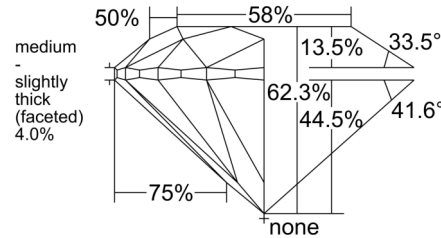

GIA NATURAL DIAMOND GRADING REPORT

March 26, 2026
GIA Report Number 5543882360
Shape and Cutting Style ..... Round Brilliant
Measurements ..... 6.47 - 6.51 x 4.05 mm

GRADING RESULTS

Carat Weight ..... 1.05 carat
Color Grade ..... F
Clarity Grade VVS1
Cut Grade ..... Excellent

ADDITIONAL GRADING INFORMATION

Polish ..... Excellent
Symmetry ..... Excellent
Fluorescence ..... None
Inscription(s): GIA 5543882360

PROPORTIONS

Profile to actual proportions