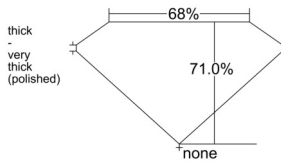

GIA®

FACSIMILE

GIA REPORT 5543882260

Verify this report at GIA.edu

GIA NATURAL DIAMOND DOSSIER®

March 25, 2026
GIA Report Number 5543882260
Shape and Cutting Style ..... **Cut-Cornered Rectangular Modified Brilliant**
Measurements ..... 5.81 x 4.39 x 3.11 mm

GRADING RESULTS

Carat Weight ..... 0.71 carat
Color Grade ..... G
Clarity Grade VVS1

ADDITIONAL GRADING INFORMATION

Polish ..... Excellent
Symmetry ..... Excellent
Fluorescence ..... None
Clarity Characteristics ..... Pinpoint
Inscription(s): GIA 5543882260

PROPORTIONS

Profile not to actual proportions

GRADING SCALES

GIA COLOR SCALE		GIA CLARITY SCALE			
COLORLESS	D	VERY VERY SLIGHTLY INCLUDED	FLAWLESS		
	E		INTERNALLY FLAWLESS		
	F	VERY SLIGHTLY INCLUDED	VVS₁		
	G		VVS₂		
	H		VS₁		
	NEAR COLORLESS	I	SLIGHTLY INCLUDED	VS₂	
		J		SI₁	
		FAINT	K	INCLUDED	SI₂
			L		I₁
			M		I₂
VERT LIGHT	N	INCLUDED	I₃		
	O				
	P				
	Q				
	R				
	S				
	T				
LIGHT	U				
	V				
	W				
	X				
Y					
Z