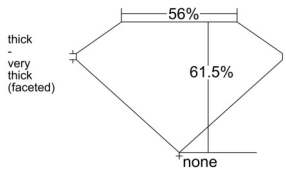

GIA®

FACSIMILE

GIA REPORT 5543879410

Verify this report at GIA.edu

GIA NATURAL DIAMOND DOSSIER®

March 25, 2026
GIA Report Number 5543879410
Shape and Cutting Style ..... Heart Brilliant
Measurements ..... 5.10 x 6.08 x 3.74 mm

GRADING RESULTS

Carat Weight ..... 0.70 carat
Color Grade ..... G
Clarity Grade VVS2

ADDITIONAL GRADING INFORMATION

Polish ..... Very Good
Symmetry ..... Excellent
Fluorescence ..... None
Clarity Characteristics ..... Cloud, Pinpoint, Feather
Inscription(s): GIA 5543879410

PROPORTIONS

Profile not to actual proportions

GRADING SCALES

GIA COLOR SCALE		GIA CLARITY SCALE			
COLORLESS	D	VERY VERY SLIGHTLY INCLUDED	FLAWLESS		
	E		INTERNALLY FLAWLESS		
	F	VERY SLIGHTLY INCLUDED	VVS₁		
	G		VVS₂		
	H		VS₁		
	NEAR COLORLESS	I	SLIGHTLY INCLUDED	VS₂	
		J		SI₁	
		FAINT	K	INCLUDED	SI₂
			L		I₁
			M		I₂
N			I₃		
VERT LIGHT	O	INCLUDED			
	P				
	Q				
	R				
	S				
	T				
LIGHT	U				
	V				
	W				
	X				
Y					
Z