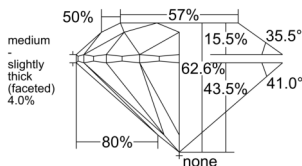

GIA®

FACSIMILE

GIA REPORT 5543876646

Verify this report at GIA.edu

GIA NATURAL DIAMOND DOSSIER®

March 25, 2026
GIA Report Number 5543876646
Shape and Cutting Style ..... Round Brilliant
Measurements ..... 5.21 - 5.24 x 3.27 mm

GRADING RESULTS

Carat Weight ..... 0.55 carat
Color Grade I
Clarity Grade S11
Cut Grade ..... Excellent

ADDITIONAL GRADING INFORMATION

Polish ..... Excellent
Symmetry ..... Excellent
Fluorescence ..... None
Clarity Characteristics ..... Crystal, Cloud
Inscription(s): GIA 5543876646

PROPORTIONS

GRADING SCALES

GIA COLOR SCALE

COLORESS	D
	E
	F
	G
	H
	I
	J
NEAR COLORESS	K
	L
FANIT	M
	N
	O
	P
VERY LIGHT	Q
	R
	S
	T
	U
	V
	W
	X
	Y
LIGHT	Z

GIA CLARITY SCALE

FLAWLESS	VERY VERY SLIGHTLY INCLUDED	VS₁	VS₂	VS₁	VS₂	S1₁	S1₂	I₁	I₂	I₃	
											FLAWLESS
INTERNALLY FLAWLESS	VERY SLIGHTLY INCLUDED										

GIA CUT SCALE

EXCELLENT
VERY GOOD
GOOD
FAIR
POOR