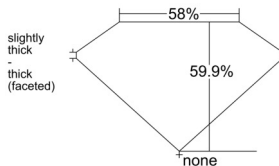

GIA®

FACSIMILE

GIA REPORT 5543876440

Verify this report at GIA.edu

GIA NATURAL DIAMOND DOSSIER®

March 24, 2026
GIA Report Number 5543876440
Shape and Cutting Style ..... Heart Brilliant
Measurements ..... 5.97 x 6.64 x 3.98 mm

GRADING RESULTS

Carat Weight ..... 0.91 carat
Color Grade ..... H
Clarity Grade VS1

ADDITIONAL GRADING INFORMATION

Polish ..... Excellent
Symmetry ..... Excellent
Fluorescence ..... None
Clarity Characteristics ..... Feather
Inscription(s): GIA 5543876440

PROPORTIONS

Profile not to actual proportions

GRADING SCALES

GIA COLOR SCALE		GIA CLARITY SCALE	
COLORLESS	D	VERY VERY SLIGHTLY INCLUDED	FLAWLESS
	E		INTERNALLY FLAWLESS
	F		VVS₁
	G		VVS₂
	H		VS₁
	I		VS₂
	J		SI₁
	K		SI₂
	L		I₁
	M		I₂
NEAR COLORLESS	N	SLIGHTLY INCLUDED	I₃
	O		
	P		
	Q		
FAINT	R		
	S		
	T		
	U		
VERT LIGHT	V		
	W		
	X		
	Y		
LIGHT	Z