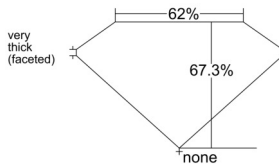

GIA®

FACSIMILE

GIA REPORT 5543849358

Verify this report at GIA.edu

GIA NATURAL DIAMOND DOSSIER®

March 23, 2026
GIA Report Number 5543849358
Shape and Cutting Style ..... Pear Brilliant
Measurements ..... 7.27 x 4.72 x 3.18 mm

GRADING RESULTS

Carat Weight ..... 0.70 carat
Color Grade ..... K
Clarity Grade VS2

ADDITIONAL GRADING INFORMATION

Polish ..... Excellent
Symmetry ..... Excellent
Fluorescence ..... None
Clarity Characteristics ..... Cloud, Crystal
Inscription(s): GIA 5543849358

PROPORTIONS

Profile not to actual proportions

GRADING SCALES

GIA COLOR SCALE		GIA CLARITY SCALE			
COLORLESS	D	VERY VERY SLIGHTLY INCLUDED	FLAWLESS		
	E		INTERNALLY FLAWLESS		
	F	VERY SLIGHTLY INCLUDED	VVS₁		
	G		VVS₂		
	H		VS₁		
	NEAR COLORLESS	I	SLIGHTLY INCLUDED	VS₂	
		J		SI₁	
		FAINT	K	INCLUDED	SI₂
			L		I₁
			M		I₂
VERT LIGHT	N	NOT GRADED	I₃		
	O				
	P				
	Q				
	R				
	S				
LIGHT	T				
	U				
	V				
	W				
	X				
Y					
Z