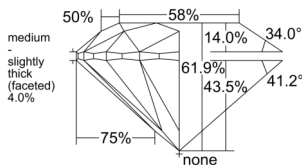

GIA®

FACSIMILE

GIA REPORT 5543844364

Verify this report at GIA.edu

GIA NATURAL DIAMOND DOSSIER®

March 19, 2026
GIA Report Number 5543844364
Shape and Cutting Style ..... Round Brilliant
Measurements ..... 4.52 - 4.55 x 2.80 mm

GRADING RESULTS

Carat Weight ..... 0.35 carat
Color Grade ..... F
Clarity Grade VS1
Cut Grade ..... Excellent

ADDITIONAL GRADING INFORMATION

Polish ..... Excellent
Symmetry ..... Excellent
Fluorescence ..... None
Clarity Characteristics ..... Cloud, Needle
Inscription(s): GIA 5543844364

PROPORTIONS

Profile to actual proportions

GRADING SCALES

GIA COLOR SCALE	GIA CLARITY SCALE	GIA CUT SCALE	
D	FLAWLESS	EXCELLENT	
E	INTERNALLY FLAWLESS		
F		VVS₁	VERY GOOD
G	VVS₂		
H	VS₁	GOOD	
I	VS₂		
J	SI₁	FAIR	
K	SI₂		
L	I₁	POOR	
M	I₂		
N	I₃		
O			
P			
Q			
R			
S			
T			
U			
V			
W			
X			
Y			
Z