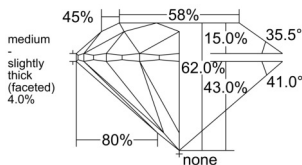

GIA®

FACSIMILE

GIA REPORT 5543834749

Verify this report at GIA.edu

GIA NATURAL DIAMOND DOSSIER®

March 18, 2026
GIA Report Number 5543834749
Shape and Cutting Style ..... Round Brilliant
Measurements ..... 4.89 - 4.92 x 3.04 mm

GRADING RESULTS

Carat Weight ..... 0.45 carat
Color Grade L
Clarity Grade VS1
Cut Grade ..... Excellent

ADDITIONAL GRADING INFORMATION

Polish ..... Excellent
Symmetry ..... Excellent
Fluorescence ..... Faint
Clarity Characteristics ..... Crystal
Inscription(s): GIA 5543834749

PROPORTIONS

GRADING SCALES

GIA COLOR SCALE	GIA CLARITY SCALE	GIA CUT SCALE	
D	FLAWLESS	EXCELLENT	
E	INTERNALLY FLAWLESS		
F		VVS₁	VERY GOOD
G	VVS₂		
H	VS₁	GOOD	
I	VS₂		
J	SI₁	FAIR	
K	SI₂		
L	I₁	POOR	
M	I₂		
N	I₃		
O			
P			
Q			
R			
S			
T			
U			
V			
W			
X			
Y			
Z