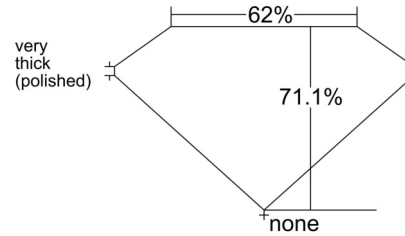

GIA NATURAL DIAMOND GRADING REPORT

March 18, 2026
 GIA Report Number 5543824180
 Shape and Cutting Style Square Emerald Cut
 Measurements 5.35 x 5.22 x 3.71 mm

GRADING RESULTS

Carat Weight 1.00 carat
 Color Grade E
 Clarity Grade VS1

ADDITIONAL GRADING INFORMATION

Polish Very Good
 Symmetry Very Good
 Fluorescence Strong Blue

Inscription(s): GIA 5543824180

Comments: Clouds are not shown. Pinpoints are not shown.

PROPORTIONS

Profile not to actual proportions

CLARITY CHARACTERISTICS

KEY TO SYMBOLS*

- Crystal
- ∖ Needle

* Red symbols denote internal characteristics (inclusions). Green or black symbols denote external characteristics (blemishes). Diagram is an approximate representation of the diamond, and symbols shown indicate type, position, and approximate size of clarity characteristics. All clarity characteristics may not be shown. Details of finish are not shown.