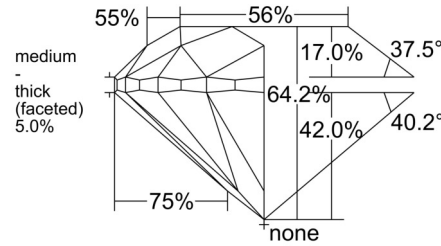

GIA NATURAL DIAMOND GRADING REPORT

March 17, 2026
GIA Report Number 5543820736
Shape and Cutting Style Round Brilliant
Measurements 6.22 - 6.26 x 4.00 mm

GRADING RESULTS

Carat Weight 1.00 carat
Color Grade H
Clarity Grade VS2
Cut Grade Very Good

ADDITIONAL GRADING INFORMATION

Polish Excellent
Symmetry Excellent
Fluorescence None
Inscription(s): GIA 5543820736

PROPORTIONS

Profile to actual proportions

CLARITY CHARACTERISTICS

KEY TO SYMBOLS*

- Crystal
- ◌ Cloud
- ~ Feather
- ▲ Natural
- ▲ Indented Natural
- Pinpoint

* Red symbols denote internal characteristics (inclusions). Green or black symbols denote external characteristics (blemishes). Diagram is an approximate representation of the diamond, and symbols shown indicate type, position, and approximate size of clarity characteristics. All clarity characteristics may not be shown. Details of finish are not shown.