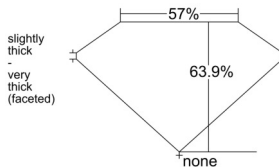

GIA®

FACSIMILE

GIA REPORT 5543818001

Verify this report at GIA.edu

GIA NATURAL DIAMOND DOSSIER®

March 16, 2026
GIA Report Number 5543818001
Shape and Cutting Style ..... Pear Brilliant
Measurements ..... 7.80 x 4.96 x 3.17 mm

GRADING RESULTS

Carat Weight ..... 0.73 carat
Color Grade ..... D
Clarity Grade VVS1

ADDITIONAL GRADING INFORMATION

Polish ..... Very Good
Symmetry ..... Excellent
Fluorescence ..... None
Clarity Characteristics ..... Pinpoint
Inscription(s): GIA 5543818001

PROPORTIONS

Profile not to actual proportions

GRADING SCALES

GIA COLOR SCALE		GIA CLARITY SCALE			
COLORLESS	D	VERY VERY SLIGHTLY INCLUDED	FLAWLESS		
	E		INTERNALLY FLAWLESS		
	F	VERY SLIGHTLY INCLUDED	VVS₁		
	G		VVS₂		
	H		VS₁		
	NEAR COLORLESS	I	SLIGHTLY INCLUDED	VS₂	
		J		SI₁	
		FAINT	K	INCLUDED	SI₂
			L		I₁
			M		I₂
VERT LIGHT	N	LIGHT	I₃		
	O				
	P				
	Q				
	R