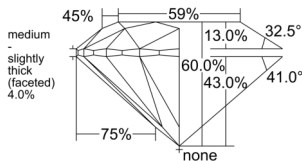

GIA®

FACSIMILE

GIA REPORT 5543797046

Verify this report at GIA.edu

GIA NATURAL DIAMOND DOSSIER®

March 12, 2026
GIA Report Number 5543797046
Shape and Cutting Style ..... Round Brilliant
Measurements ..... 5.15 - 5.19 x 3.10 mm

GRADING RESULTS

Carat Weight ..... 0.50 carat
Color Grade ..... F
Clarity Grade S11
Cut Grade ..... Excellent

ADDITIONAL GRADING INFORMATION

Polish ..... Excellent
Symmetry ..... Excellent
Fluorescence ..... None
Clarity Characteristics ..... Cloud, Feather
Inscription(s): GIA 5543797046

PROPORTIONS

Profile to actual proportions

GRADING SCALES

GIA COLOR SCALE	GIA CLARITY SCALE	GIA CUT SCALE
COLOURESS	FLAWLESS	EXCELLENT
D	INTERNALLY FLAWLESS	
E	VVS₁	VERY GOOD
F		
G	VS₁	GOOD
H		
I	SI₁	FAIR
J		
K	I₁	POOR
L		
M	I₂	
N		
O	I₃	
P		
VERY LIGHT		
R		
S		
T		
U		
VERY LIGHT		
V		
W		
X		
Y		
Z