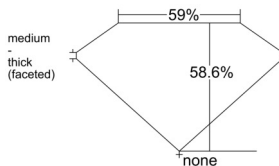

GIA®

FACSIMILE

GIA REPORT 5543793502

Verify this report at GIA.edu

GIA NATURAL DIAMOND DOSSIER®

March 12, 2026
GIA Report Number 5543793502
Shape and Cutting Style ..... Heart Brilliant
Measurements ..... 4.47 x 5.13 x 3.01 mm

GRADING RESULTS

Carat Weight ..... 0.40 carat
Color Grade ..... F
Clarity Grade ..... Internally Flawless

ADDITIONAL GRADING INFORMATION

Polish ..... Excellent
Symmetry ..... Very Good
Fluorescence ..... None
Clarity Characteristics ..... Minor Details of Polish
Inscription(s): GIA 5543793502

PROPORTIONS

Profile not to actual proportions

GRADING SCALES

GIA COLOR SCALE		GIA CLARITY SCALE	
COLORLESS	D	VERY VERY SLIGHTLY INCLUDED	FLAWLESS
	E		INTERNALLY FLAWLESS
	F		VVS₁
	G		VVS₂
	H		VS₁
	I		VS₂
	J		SI₁
	K		SI₂
	L		I₁
	M		I₂
NEAR COLORLESS	N	SLIGHTLY INCLUDED	I₃
	O		
	P		
	Q		
FAINT	R		
	S		
	T		
	U		
VERT LIGHT	V		
	W		
	X		
	Y		
LIGHT	Z