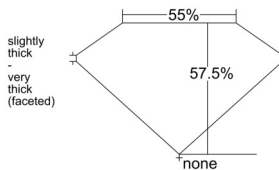

GIA®

FACSIMILE

GIA REPORT 5543772080

Verify this report at GIA.edu

GIA NATURAL DIAMOND DOSSIER®

March 10, 2026
GIA Report Number 5543772080
Shape and Cutting Style ..... Heart Brilliant
Measurements ..... 5.73 x 6.50 x 3.74 mm

GRADING RESULTS

Carat Weight ..... 0.84 carat
Color Grade ..... J
Clarity Grade VS2

ADDITIONAL GRADING INFORMATION

Polish ..... Excellent
Symmetry ..... Excellent
Fluorescence ..... None
Clarity Characteristics ..... Crystal, Feather
Inscription(s): GIA 5543772080

PROPORTIONS

Profile not to actual proportions

GRADING SCALES

GIA COLOR SCALE		GIA CLARITY SCALE			
COLORLESS	D	NEAR COLORLESS	FLAWLESS		
	E		INTERNALLY FLAWLESS		
	F		VERY VERY SLIGHTLY INCLUDED	VVS₁	
	G			VVS₂	
	H		VERY SLIGHTLY INCLUDED	VS₁	
	I			VS₂	
	J			SLIGHTLY INCLUDED	SI₁
	K		SI₂		
	FAINT		L	LIGHT	I₁
			M		I₂
N		I₃			
O					
P					
Q					
R					
S