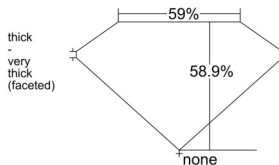

GIA®

FACSIMILE

GIA REPORT 5543762765

Verify this report at GIA.edu

GIA NATURAL DIAMOND DOSSIER®

March 06, 2026
GIA Report Number 5543762765
Shape and Cutting Style ..... Heart Brilliant
Measurements ..... 5.53 x 6.23 x 3.67 mm

GRADING RESULTS

Carat Weight ..... 0.76 carat
Color Grade ..... D
Clarity Grade VS2

ADDITIONAL GRADING INFORMATION

Polish ..... Excellent
Symmetry ..... Very Good
Fluorescence ..... Faint
Clarity Characteristics ..... Crystal
Inscription(s): GIA 5543762765

PROPORTIONS

Profile not to actual proportions

GRADING SCALES

GIA COLOR SCALE		GIA CLARITY SCALE	
COLORLESS	D	VERY VERY SLIGHTLY INCLUDED	FLAWLESS
	E		INTERNALLY FLAWLESS
	F		VVS₁
	G		VVS₂
	H		VS₁
	I		VS₂
	J		SI₁
	K		SI₂
	L		I₁
	M		I₂
NEAR COLORLESS	N	SLIGHTLY INCLUDED	I₃
	O		
	P		
	Q		
FAINT	R		
	S		
	T		
	U		
VERY LIGHT	V		
	W		
	X		
	Y		
LIGHT	Z