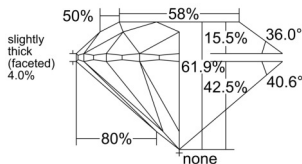

GIA®

FACSIMILE

GIA REPORT 5543757458

Verify this report at GIA.edu

GIA NATURAL DIAMOND DOSSIER®

March 05, 2026
GIA Report Number 5543757458
Shape and Cutting Style ..... Round Brilliant
Measurements ..... 5.63 - 5.67 x 3.50 mm

GRADING RESULTS

Carat Weight ..... 0.70 carat
Color Grade ..... H
Clarity Grade VVS2
Cut Grade ..... Excellent

ADDITIONAL GRADING INFORMATION

Polish ..... Excellent
Symmetry ..... Excellent
Fluorescence ..... None
Clarity Characteristics..... Cloud, Pinpoint, Feather
Inscription(s): GIA 5543757458

PROPORTIONS

Profile to actual proportions

GRADING SCALES

GIA COLOR SCALE	GIA CLARITY SCALE	GIA CUT SCALE	
D	FLAWLESS	EXCELLENT	
E	INTERNALLY FLAWLESS		
F		VVS₁	VERY GOOD
G	VVS₂		
H	VS₁	GOOD	
I	VS₂		
J	SI₁	FAIR	
K	SI₂		
L	I₁	POOR	
M	I₂		
N	I₃		
O			
P			
Q			
R			
S			
T			
U			
V			
W			
X			
Y			
Z