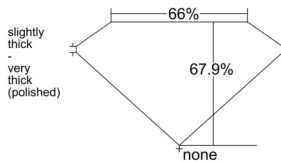

GIA®

FACSIMILE

GIA REPORT 5543745992

Verify this report at GIA.edu

GIA NATURAL DIAMOND DOSSIER®

March 05, 2026
GIA Report Number 5543745992
Shape and Cutting Style ..... Square Emerald Cut
Measurements ..... 4.85 x 4.81 x 3.27 mm

GRADING RESULTS

Carat Weight ..... 0.70 carat
Color Grade ..... G
Clarity Grade VVS2

ADDITIONAL GRADING INFORMATION

Polish ..... Excellent
Symmetry ..... Very Good
Fluorescence ..... Faint
Clarity Characteristics ..... Pinpoint, Cloud
Inscription(s): GIA 5543745992

PROPORTIONS

Profile not to actual proportions

GRADING SCALES

GIA COLOR SCALE		GIA CLARITY SCALE			
COLORLESS	D	VERY VERY SLIGHTLY INCLUDED	FLAWLESS		
	E		INTERNALLY FLAWLESS		
	F	VERY SLIGHTLY INCLUDED	VVS₁		
	G		VVS₂		
	H		VS₁		
	NEAR COLORLESS	I	SLIGHTLY INCLUDED	VS₂	
		J		SI₁	
		FAINT	K	INCLUDED	SI₂
			L		I₁
			M		I₂
VERT LIGHT	N		INCLUDED	I₃	
	O				
	P				
	Q				
	LIGHT	R			
		S			
T					
U					
V					
W					
X					
Y					
Z