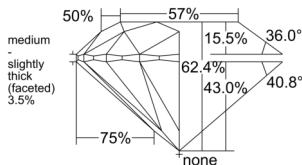

GIA®

FACSIMILE

GIA REPORT 5543743535

Verify this report at GIA.edu

GIA NATURAL DIAMOND DOSSIER®

March 03, 2026
GIA Report Number 5543743535
Shape and Cutting Style ..... Round Brilliant
Measurements ..... 5.78 - 5.81 x 3.62 mm

GRADING RESULTS

Carat Weight ..... 0.75 carat
Color Grade ..... G
Clarity Grade VS1
Cut Grade ..... Excellent

ADDITIONAL GRADING INFORMATION

Polish ..... Excellent
Symmetry ..... Excellent
Fluorescence ..... Strong Blue
Clarity Characteristics..... Crystal, Cloud, Feather, Pinpoint
Inscription(s): GIA 5543743535

PROPORTIONS

Profile to actual proportions

GRADING SCALES

GIA COLOR SCALE	GIA CLARITY SCALE	GIA CUT SCALE	
COLOURLESS	FLAWLESS	EXCELLENT	
D	INTERNALLY FLAWLESS		
E	VERY VERY SLIGHTLY INCLUDED	VERY GOOD	
F			VVS₁
G	VVS₂	GOOD	
H	VS₁		
I	VS₂	FAIR	
J	SI₁		
K	SI₂	POOR	
L	I₁		
M	I₂		
N	I₃		
O			
P			
Q			
R			
S			
T			
U			
V			
W			
X			
Y			
Z