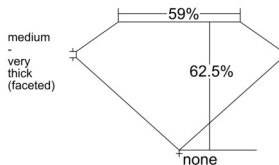

GIA®

FACSIMILE

GIA REPORT 5543741320

Verify this report at GIA.edu

GIA NATURAL DIAMOND DOSSIER®

March 05, 2026
GIA Report Number 5543741320
Shape and Cutting Style ..... Pear Brilliant
Measurements ..... 6.96 x 4.44 x 2.78 mm

GRADING RESULTS

Carat Weight ..... 0.51 carat
Color Grade ..... E
Clarity Grade VS1

ADDITIONAL GRADING INFORMATION

Polish ..... Very Good
Symmetry ..... Excellent
Fluorescence ..... None
Clarity Characteristics ..... Cloud
Inscription(s): GIA 5543741320

PROPORTIONS

Profile not to actual proportions

GRADING SCALES

GIA COLOR SCALE		GIA CLARITY SCALE			
COLORLESS	D	VERY VERY SLIGHTLY INCLUDED	FLAWLESS		
	E		INTERNALLY FLAWLESS		
	F	VERY SLIGHTLY INCLUDED	VVS₁		
	G		VVS₂		
	H		VS₁		
	NEAR COLORLESS	I	SLIGHTLY INCLUDED	VS₂	
		J		SI₁	
		FAINT	K	INCLUDED	SI₂
			L		I₁
			M		I₂
VERT LIGHT	N	LIGHT	I₃		
	O				
	P				
	Q				
	R				
	S				
	T