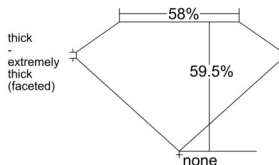

GIA®

FACSIMILE

GIA REPORT 5543741168

Verify this report at GIA.edu

GIA NATURAL DIAMOND DOSSIER®

March 05, 2026
GIA Report Number 5543741168
Shape and Cutting Style ..... Heart Brilliant
Measurements ..... 5.16 x 6.02 x 3.58 mm

GRADING RESULTS

Carat Weight ..... 0.70 carat
Color Grade ..... K
Clarity Grade VS2

ADDITIONAL GRADING INFORMATION

Polish ..... Excellent
Symmetry ..... Excellent
Fluorescence ..... Faint
Clarity Characteristics..... Crystal, Cloud, Feather
Inscription(s): GIA 5543741168

PROPORTIONS

Profile not to actual proportions

GRADING SCALES

GIA COLOR SCALE		GIA CLARITY SCALE	
COLORLESS	D	VERY VERY SLIGHTLY INCLUDED	FLAWLESS
	E		INTERNALLY FLAWLESS
	F		VVS₁
	G		VVS₂
	H		VS₁
	I		VS₂
	J		SI₁
	K		SI₂
	L		I₁
	M		I₂
NEAR COLORLESS	N	SLIGHTLY INCLUDED	I₃
	O		
	P		
	Q		
FAINT	R		
	S		
	T		
	U		
VERY LIGHT	V		
	W		
	X		
	Y		
LIGHT	Z