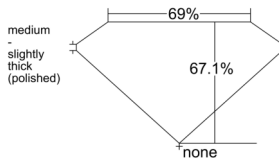

GIA®

FACSIMILE

GIA REPORT 5543739608

Verify this report at GIA.edu

GIA NATURAL DIAMOND DOSSIER®

March 03, 2026
GIA Report Number 5543739608
Shape and Cutting Style ..... Emerald Cut
Measurements ..... 4.52 x 3.34 x 2.24 mm

GRADING RESULTS

Carat Weight ..... 0.31 carat
Color Grade ..... F
Clarity Grade VVS1

ADDITIONAL GRADING INFORMATION

Polish ..... Excellent
Symmetry ..... Very Good
Fluorescence ..... None
Clarity Characteristics ..... Pinpoint
Inscription(s): GIA 5543739608

PROPORTIONS

Profile not to actual proportions

GRADING SCALES

GIA COLOR SCALE		GIA CLARITY SCALE			
COLORLESS	D	VERY VERY SLIGHTLY INCLUDED	FLAWLESS		
	E		INTERNALLY FLAWLESS		
	F		VVS₁		
	G		VVS₂		
	NEAR COLORLESS	H	VERY SLIGHTLY INCLUDED	VS₁	
		I		VS₂	
		FAINT	J	SLIGHTLY INCLUDED	S₁
			K		S₂
	L		INCLUDED		I₁
	M			I₂	
N	I₃				
VERT LIGHT	O				
	P				
	Q				
	R				
	S				
	T				
LIGHT	U				
	V				
	W				
	X				
	Y				
	Z