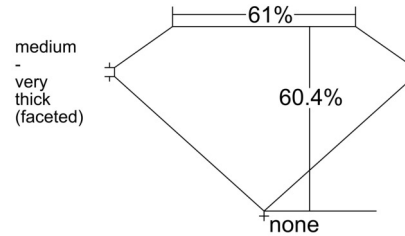

GIA NATURAL DIAMOND GRADING REPORT

March 11, 2026  
 GIA Report Number ..... 5543738756  
 Shape and Cutting Style ..... Heart Brilliant  
 Measurements ..... 6.37 x 7.43 x 4.49 mm

GRADING RESULTS

Carat Weight ..... 1.30 carat  
 Color Grade ..... D  
 Clarity Grade ..... VS1

Profile not to actual proportions

CLARITY CHARACTERISTICS

KEY TO SYMBOLS\*

- Crystal
- Feather
- Pinpoint

\* Red symbols denote internal characteristics (inclusions). Green or black symbols denote external characteristics (blemishes). Diagram is an approximate representation of the diamond, and symbols shown indicate type, position, and approximate size of clarity characteristics. All clarity characteristics may not be shown. Details of finish are not shown.