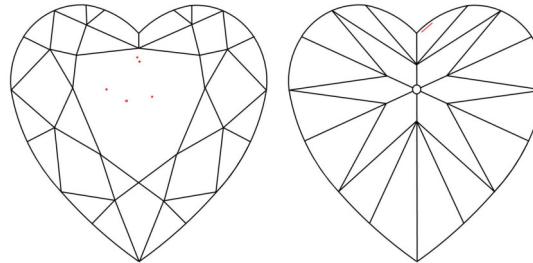

GIA NATURAL DIAMOND GRADING REPORT

March 11, 2026  
 GIA Report Number ..... 5543738756  
 Shape and Cutting Style ..... Heart Brilliant  
 Measurements ..... 6.37 x 7.43 x 4.49 mm

GRADING RESULTS

Carat Weight ..... 1.30 carat  
 Color Grade ..... D  
 Clarity Grade ..... VS1

ADDITIONAL GRADING INFORMATION

Polish ..... Excellent  
 Symmetry ..... Very Good  
 Fluorescence ..... None  
 Inscription(s): GIA 5543738756  
**Comments:** Additional pinpoints are not shown.

PROPORTIONS

Profile not to actual proportions

CLARITY CHARACTERISTICS

KEY TO SYMBOLS\*

- Crystal
- Feather
- Pinpoint

\* Red symbols denote internal characteristics (inclusions). Green or black symbols denote external characteristics (blemishes). Diagram is an approximate representation of the diamond, and symbols shown indicate type, position, and approximate size of clarity characteristics. All clarity characteristics may not be shown. Details of finish are not shown.