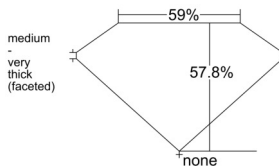

GIA®

FACSIMILE

GIA REPORT 5543721130

Verify this report at GIA.edu

GIA NATURAL DIAMOND DOSSIER®

February 27, 2026

GIA Report Number 5543721130

Shape and Cutting Style ..... Heart Brilliant

Measurements ..... 6.01 x 6.78 x 3.92 mm

GRADING RESULTS

Carat Weight ..... 0.90 carat

Color Grade ..... D

Clarity Grade VVS1

ADDITIONAL GRADING INFORMATION

Polish ..... Excellent

Symmetry ..... Excellent

Fluorescence ..... Faint

Clarity Characteristics ..... Pinpoint, Feather

Inscription(s): GIA 5543721130

PROPORTIONS

Profile not to actual proportions

GRADING SCALES

GIA COLOR SCALE		GIA CLARITY SCALE			
COLORLESS	D	VERY VERY SLIGHTLY INCLUDED	FLAWLESS		
	E		INTERNALLY FLAWLESS		
	F	VERY SLIGHTLY INCLUDED	VVS₁		
	G		VVS₂		
	H		VS₁		
	NEAR COLORLESS	I	SLIGHTLY INCLUDED	VS₂	
		J		SI₁	
		FAINT	K	INCLUDED	SI₂
			L		I₁
			M		I₂
VERT LIGHT	N	LIGHT	I₃		
	O				
	P				
	Q				
	R				
	S				
	T