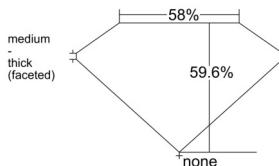

GIA®

FACSIMILE

GIA REPORT 5543696344

Verify this report at gia.edu

GIA NATURAL DIAMOND DOSSIER®

February 25, 2026

GIA Report Number 5543696344

Shape and Cutting Style ..... Heart Brilliant

Measurements ..... 5.13 x 5.66 x 3.37 mm

GRADING RESULTS

Carat Weight ..... 0.57 carat

Color Grade ..... E

Clarity Grade VS1

ADDITIONAL GRADING INFORMATION

Polish ..... Excellent

Symmetry ..... Very Good

Fluorescence ..... None

Clarity Characteristics ..... Cloud, Pinpoint

Inscription(s): GIA 5543696344

PROPORTIONS

Profile not to actual proportions

GRADING SCALES

GIA COLOR SCALE		GIA CLARITY SCALE				
COLORLESS	D	VERY VERY SLIGHTLY INCLUDED	FLAWLESS			
	E		INTERNALLY FLAWLESS			
	F		VVS₁			
	NEAR COLORLESS	G	VERY SLIGHTLY INCLUDED	VVS₂		
		H		VS₁		
		FAINT	I	SLIGHTLY INCLUDED	VS₂	
			J		SI₁	
			LIGHT	K	INCLUDED	SI₂
	L	I₁				
	M	I₂				
N	NOT GRADED	I₃				
O						
P						
Q						
R						
S						
T						
U						
V						
W						
X						
Y						
Z