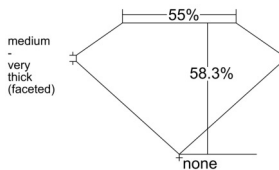

GIA®

FACSIMILE

GIA REPORT 5543691797

Verify this report at GIA.edu

GIA NATURAL DIAMOND DOSSIER®

February 24, 2026
GIA Report Number 5543691797
Shape and Cutting Style ..... Heart Brilliant
Measurements ..... 5.74 x 6.29 x 3.67 mm

GRADING RESULTS

Carat Weight ..... 0.78 carat
Color Grade ..... H
Clarity Grade VS1

ADDITIONAL GRADING INFORMATION

Polish ..... Excellent
Symmetry ..... Excellent
Fluorescence ..... None
Clarity Characteristics ..... Crystal, Cloud, Pinpoint, Needle
Inscription(s): GIA 5543691797

PROPORTIONS

Profile not to actual proportions

GRADING SCALES

GIA COLOR SCALE		GIA CLARITY SCALE			
COLORLESS	D	VERY VERY SLIGHTLY INCLUDED	FLAWLESS		
	E		INTERNALLY FLAWLESS		
	F	VERY SLIGHTLY INCLUDED	VVS₁		
	G		VVS₂		
	H		VS₁		
	NEAR COLORLESS	I	SLIGHTLY INCLUDED	VS₂	
		J		SI₁	
		FAINT	K	INCLUDED	SI₂
			L		I₁
			M		I₂
VERT LIGHT	N	LIGHT	I₃		
	O				
	P				
	Q				
	R