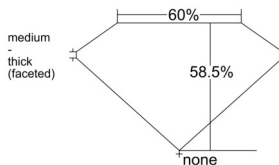

GIA®

FACSIMILE

GIA REPORT 5543689789

Verify this report at GIA.edu

GIA NATURAL DIAMOND DOSSIER®

February 23, 2026

GIA Report Number 5543689789

Shape and Cutting Style ..... Pear Brilliant

Measurements ..... 8.74 x 5.22 x 3.05 mm

GRADING RESULTS

Carat Weight ..... 0.83 carat

Color Grade ..... F

Clarity Grade VS1

ADDITIONAL GRADING INFORMATION

Polish ..... Excellent

Symmetry ..... Very Good

Fluorescence ..... None

Clarity Characteristics ..... Crystal, Pinpoint

Inscription(s): GIA 5543689789

PROPORTIONS

Profile not to actual proportions

GRADING SCALES

GIA COLOR SCALE		GIA CLARITY SCALE			
COLORLESS	D	VERY VERY SLIGHTLY INCLUDED	FLAWLESS		
	E		INTERNALLY FLAWLESS		
	F	VERY SLIGHTLY INCLUDED	VVS₁		
	G		VVS₂		
	H		VS₁		
	NEAR COLORLESS	I	SLIGHTLY INCLUDED	VS₂	
		J		SI₁	
		FAINT	K	INCLUDED	SI₂
			L		I₁
	M		I₂		
VERT LIGHT	N		INCLUDED	I₃	
	O				
	P				
	Q				
LIGHT	R				
	S				
	T				
	U				
	V				
	Z