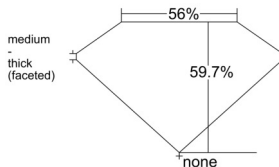

GIA®

FACSIMILE

GIA REPORT 5543688011

Verify this report at GIA.edu

GIA NATURAL DIAMOND DOSSIER®

February 23, 2026

GIA Report Number 5543688011

Shape and Cutting Style ..... Heart Brilliant

Measurements ..... 5.37 x 6.31 x 3.77 mm

GRADING RESULTS

Carat Weight ..... 0.77 carat

Color Grade ..... H

Clarity Grade VVS2

ADDITIONAL GRADING INFORMATION

Polish ..... Excellent

Symmetry ..... Excellent

Fluorescence ..... None

Clarity Characteristics ..... Needle, Cloud, Pinpoint

Inscription(s): GIA 5543688011

PROPORTIONS

Profile not to actual proportions

GRADING SCALES

GIA COLOR SCALE		GIA CLARITY SCALE			
COLORLESS	D	VERY VERY SLIGHTLY INCLUDED	FLAWLESS		
	E		INTERNALLY FLAWLESS		
	F	VERY SLIGHTLY INCLUDED	VVS₁		
	G		VVS₂		
	H		VS₁		
	NEAR COLORLESS	I	SLIGHTLY INCLUDED	VS₂	
		J		SI₁	
		FAINT	K	INCLUDED	SI₂
			L		I₁
			M		I₂
VERT LIGHT	N	LIGHT	I₃		
	O				
	P				
	Q				
	R