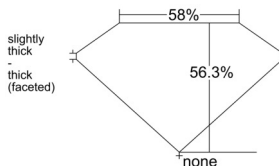

GIA®

FACSIMILE

GIA REPORT 5543680838

Verify this report at GIA.edu

GIA NATURAL DIAMOND DOSSIER®

February 20, 2026
GIA Report Number 5543680838
Shape and Cutting Style ..... Heart Brilliant
Measurements ..... 5.12 x 6.01 x 3.38 mm

GRADING RESULTS

Carat Weight ..... 0.62 carat
Color Grade ..... F
Clarity Grade S11

ADDITIONAL GRADING INFORMATION

Polish ..... Excellent
Symmetry ..... Excellent
Fluorescence ..... None
Clarity Characteristics ..... Cloud, Crystal
Inscription(s): GIA 5543680838

PROPORTIONS

Profile not to actual proportions

GRADING SCALES

GIA COLOR SCALE		GIA CLARITY SCALE	
COLORLESS	D	VERY VERY SLIGHTLY INCLUDED	FLAWLESS
	E		INTERNALLY FLAWLESS
	F		VVS₁
	G		VVS₂
	H		VS₁
	I		VS₂
	J		SI₁
	K		SI₂
	L		I₁
	M		I₂
NEAR COLORLESS	N	SLIGHTLY INCLUDED	I₃
	O		
	P		
	Q		
FAINT	R		
	S		
	T		
	U		
VERT LIGHT	V		
	W		
	X		
	Y		
LIGHT	Z