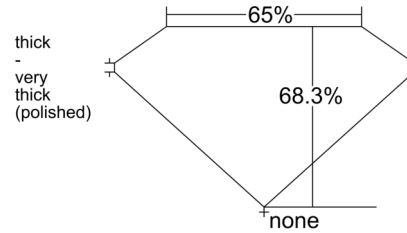

PROPORTIONS

Profile not to actual proportions