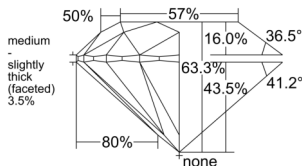

GIA®

FACSIMILE

GIA NATURAL DIAMOND DOSSIER®

February 19, 2026

GIA Report Number 5543672754

Shape and Cutting Style ..... Round Brilliant

Measurements ..... 5.20 - 5.23 x 3.30 mm

GRADING RESULTS

Carat Weight ..... 0.55 carat

Color Grade L

Clarity Grade VS1

Cut Grade ..... Excellent

ADDITIONAL GRADING INFORMATION

Polish ..... Excellent

Symmetry ..... Excellent

Fluorescence ..... None

Clarity Characteristics ..... Feather, Needle, Pinpoint

Inscription(s): GIA 5543672754

GIA REPORT 5543672754

Verify this report at GIA.edu

PROPORTIONS

Profile to actual proportions

GRADING SCALES

GIA COLOR SCALE

COLORLESS	D
	E
	F
	G
	H
	I
	J
NEAR COLORLESS	K
	L
Faint	M
	N
	O
	P
Very Light	Q
	R
	S
	T
	U
	V
Light	W
	X
	Y
	Z

GIA CLARITY SCALE

FLAWLESS	INTERNAL FLAWLESS	
		FLAWLESS
VERY VERY SLIGHTLY INCLUDED	VVS₁	
	VVS₂	
VERY SLIGHTLY INCLUDED	VS₁	
	VS₂	
SLIGHTLY INCLUDED	SI₁	
	SI₂	
INCLUDED	I₁	
	I₂	
	I₃	

GIA CUT SCALE

EXCELLENT
VERY GOOD
GOOD
FAIR
POOR