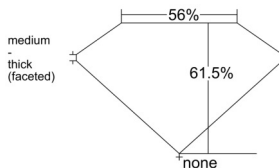

GIA®

FACSIMILE

GIA REPORT 5543666124

Verify this report at GIA.edu

GIA NATURAL DIAMOND DOSSIER®

February 18, 2026
GIA Report Number 5543666124
Shape and Cutting Style ..... Heart Brilliant
Measurements ..... 5.21 x 6.15 x 3.78 mm

GRADING RESULTS

Carat Weight ..... 0.70 carat
Color Grade ..... D
Clarity Grade VS2

ADDITIONAL GRADING INFORMATION

Polish ..... Very Good
Symmetry ..... Excellent
Fluorescence ..... Medium Blue
Clarity Characteristics ..... Crystal
Inscription(s): GIA 5543666124

PROPORTIONS

Profile not to actual proportions

GRADING SCALES

GIA COLOR SCALE		GIA CLARITY SCALE			
COLORLESS	D	VERY VERY SLIGHTLY INCLUDED	FLAWLESS		
	E		INTERNALLY FLAWLESS		
	F	VERY SLIGHTLY INCLUDED	VVS₁		
	G		VVS₂		
	H		VS₁		
	NEAR COLORLESS	I	SLIGHTLY INCLUDED	VS₂	
		J		SI₁	
		FAINT	K	INCLUDED	SI₂
			L		I₁
			M		I₂
VERT LIGHT	N	LIGHT	I₃		
	O				
	P				
	Q				
	R				
	S				
	T