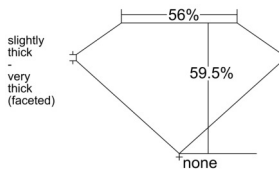

GIA®

FACSIMILE

GIA REPORT 5543656473

Verify this report at GIA.edu

GIA NATURAL DIAMOND DOSSIER®

February 17, 2026
GIA Report Number 5543656473
Shape and Cutting Style ..... Heart Brilliant
Measurements ..... 5.36 x 6.13 x 3.65 mm

GRADING RESULTS

Carat Weight ..... 0.70 carat
Color Grade I
Clarity Grade VS2

ADDITIONAL GRADING INFORMATION

Polish ..... Excellent
Symmetry ..... Excellent
Fluorescence ..... Faint
Clarity Characteristics ..... Crystal, Cloud
Inscription(s): GIA 5543656473

PROPORTIONS

Profile not to actual proportions

GRADING SCALES

GIA COLOR SCALE		GIA CLARITY SCALE			
COLORLESS	D	VERY VERY SLIGHTLY INCLUDED	FLAWLESS		
	E		INTERNALLY FLAWLESS		
	F	VERY SLIGHTLY INCLUDED	VVS₁		
	G		VVS₂		
	H		VS₁		
	NEAR COLORLESS	I	SLIGHTLY INCLUDED	VS₂	
		J		SI₁	
		FAINT	K	INCLUDED	SI₂
			L		I₁
			M		I₂
VERTILIGHT	N	LIGHT	I₃		
	O				
	P				
	Q				
	R