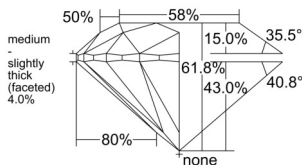

GIA®

FACSIMILE

GIA REPORT 5543654863

Verify this report at GIA.edu

GIA NATURAL DIAMOND DOSSIER®

February 18, 2026
GIA Report Number 5543654863
Shape and Cutting Style ..... Round Brilliant
Measurements ..... 5.39 - 5.41 x 3.34 mm

GRADING RESULTS

Carat Weight ..... 0.60 carat
Color Grade ..... D
Clarity Grade VS2
Cut Grade ..... Excellent

ADDITIONAL GRADING INFORMATION

Polish ..... Excellent
Symmetry ..... Excellent
Fluorescence ..... None
Clarity Characteristics ..... Feather
Inscription(s): GIA 5543654863

PROPORTIONS

GRADING SCALES

GIA COLOR SCALE	GIA CLARITY SCALE	GIA CUT SCALE	
D	FLAWLESS	EXCELLENT	
E	INTERNALLY FLAWLESS		
F		VVS₁	VERY GOOD
G	VVS₂		
H	VS₁	GOOD	
I	VS₂		
J	SI₁	FAIR	
K	SI₂		
L	I₁	POOR	
M			
N			
O	I₂		
P			
Q			
R	I₃		
S			
T			
U			
V			
W			
X			
Y			
Z