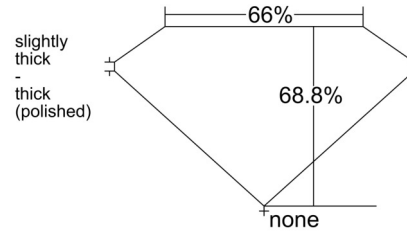

GIA NATURAL DIAMOND GRADING REPORT

February 23, 2026
 GIA Report Number 5543653251
 Shape and Cutting Style Emerald Cut
 Measurements 8.99 x 6.33 x 4.35 mm

GRADING RESULTS

Carat Weight 2.50 carat
 Color Grade E
 Clarity Grade VS1

ADDITIONAL GRADING INFORMATION

Polish Very Good
 Symmetry Excellent
 Fluorescence None
 Inscription(s): GIA 5543653251
 Comments: Pinpoints are not shown.

PROPORTIONS

Profile not to actual proportions

CLARITY CHARACTERISTICS

KEY TO SYMBOLS*

- Crystal
- ~ Feather
- ∖ Needle
- ∩ Indented Natural

* Red symbols denote internal characteristics (inclusions). Green or black symbols denote external characteristics (blemishes). Diagram is an approximate representation of the diamond, and symbols shown indicate type, position, and approximate size of clarity characteristics. All clarity characteristics may not be shown. Details of finish are not shown.